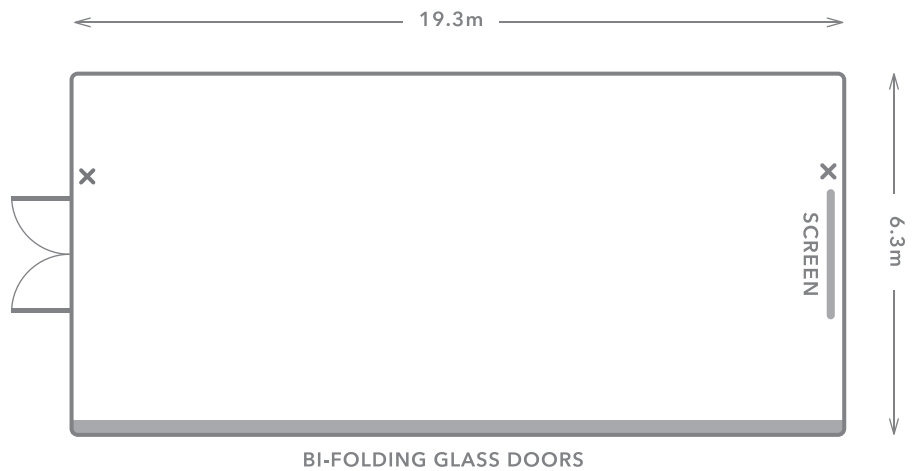

KAMALAS

Our stunning and architecturally award-winning venue located right in the heart of the Zoo. Perfect for your very special events.

X = PLUG POINTS

Configuration / Capacity

Workshop
75 people

Theatre
120 people

Cocktail
150 people

Banquet
100 people

Access

Disabled access

Facilities

Natural Lighting
Windows

Lighting
Lights with dimmer control

Climate Control
Underfloor heating optional

Power supplies
3 phase

Tables

Chairs
90 (additional on request)

Technology

Wifi

Presentation Equipment
TV screen

Size

Dimensions
19.3m x 6.3m

Ceiling Height (at highest point)
4.2m